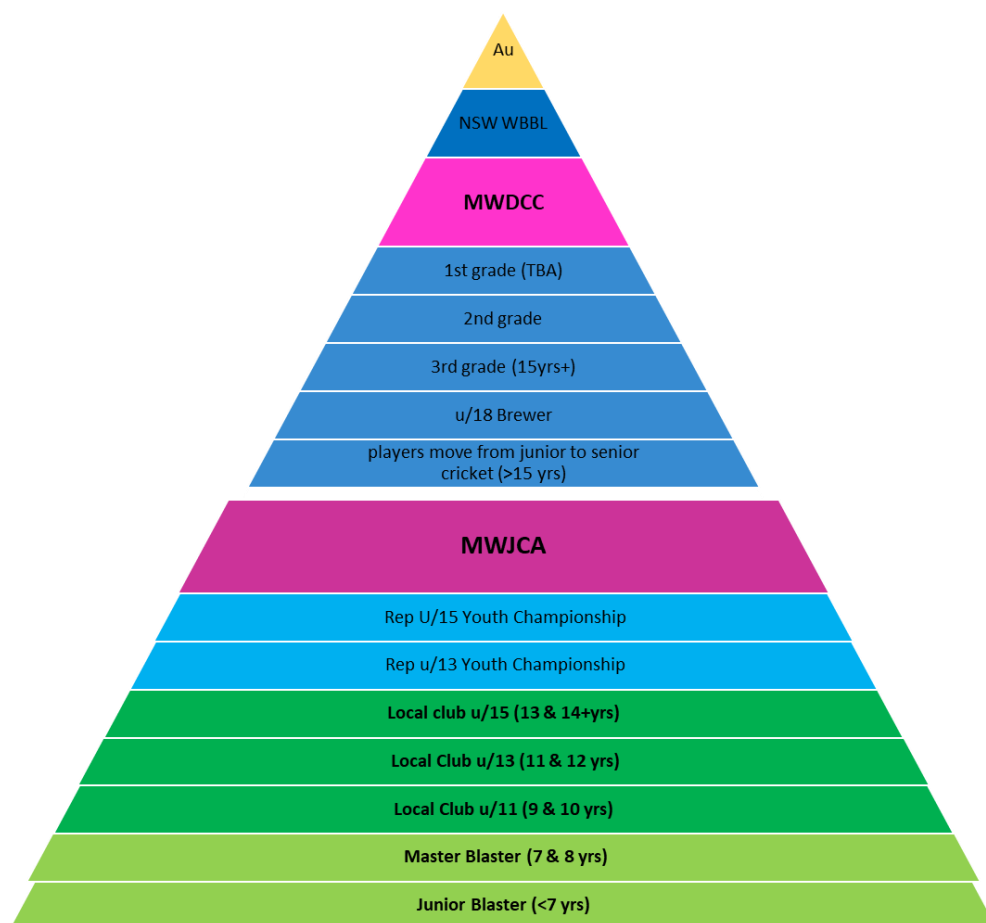

MWJCA / MWDCC Female Player Pathway

Manly Warringah District Cricket Club (MWDCC) - NSW Women's Premier Cricket

When girls finish their junior cricket (15yrs +) they can trial for senior women's cricket.

The Manly Warringah District Cricket Club (MWDCC) has also grown its women's cricket program and now has teams in all four Women's Premier Grade competitions. The women's grade competitions are full season open age competitions (typically for players 15 years and older).

- 1st grade (Sundays on turf mix of T20's & 50 over matches)
- 2nd grade (Sundays on turf mix of T20's & 50 over matches)
- 3rd grade (Saturday afternoons, synthetic wicket, mix of T20's & 40 over matches)
- u/18 Brewer (Sundays on turf, mix of T20 & 50 over matches)

For more information on women's grade cricket contact the Women's Cricket Manager at MWDCC

Cricket NSW Academy (Female youth pathway)

The Cricket NSW Academy is a State-wide program responsible for the identification and development of talented female cricketers. It catering to players in youth (u15), u16 and u19 age groups. Selection is via trials. MWJCA has been very successful with the number of girls selected into the Metro academies. Selection are typically held at the completion of the season.